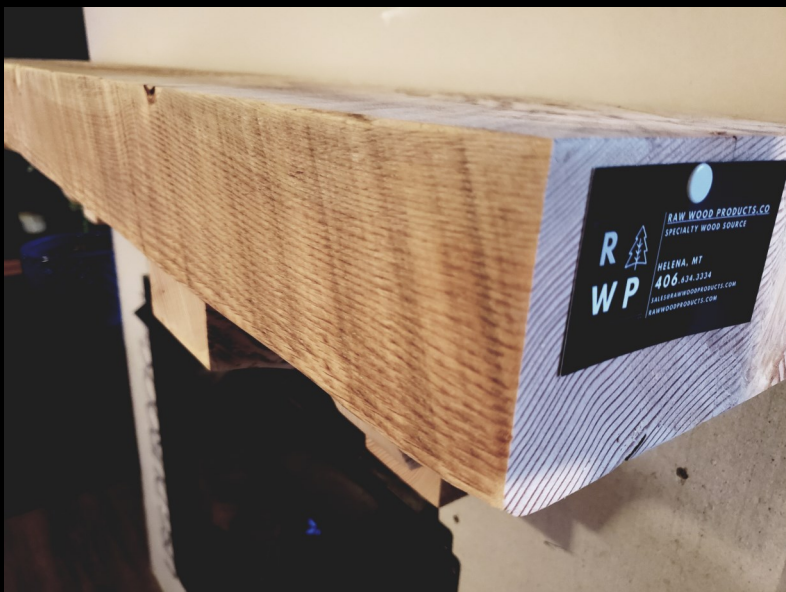

MANTELS AND SHELVES

MANTELS IN STOCK ON OUR ONLINE STORE

MANTELS CAN BE SHIPPED ANYWHERE

CUSTOM SIZES AVAILABLE

LIVE EDGE - SQUARE EDGE

DITY TOP CIRCULAR SAWN

WIRE BRUSHED

SMOOTH PLANED

- DOUGLAS FIR
- PINE
- CEDAR
- OAK
- WALNUT
- HICKORY
- BIRCH
- MAPLE
- RECLAIMED
- POPLAR
- CUSTOM
- RANDOM SPECIES STOCKED ONLINE